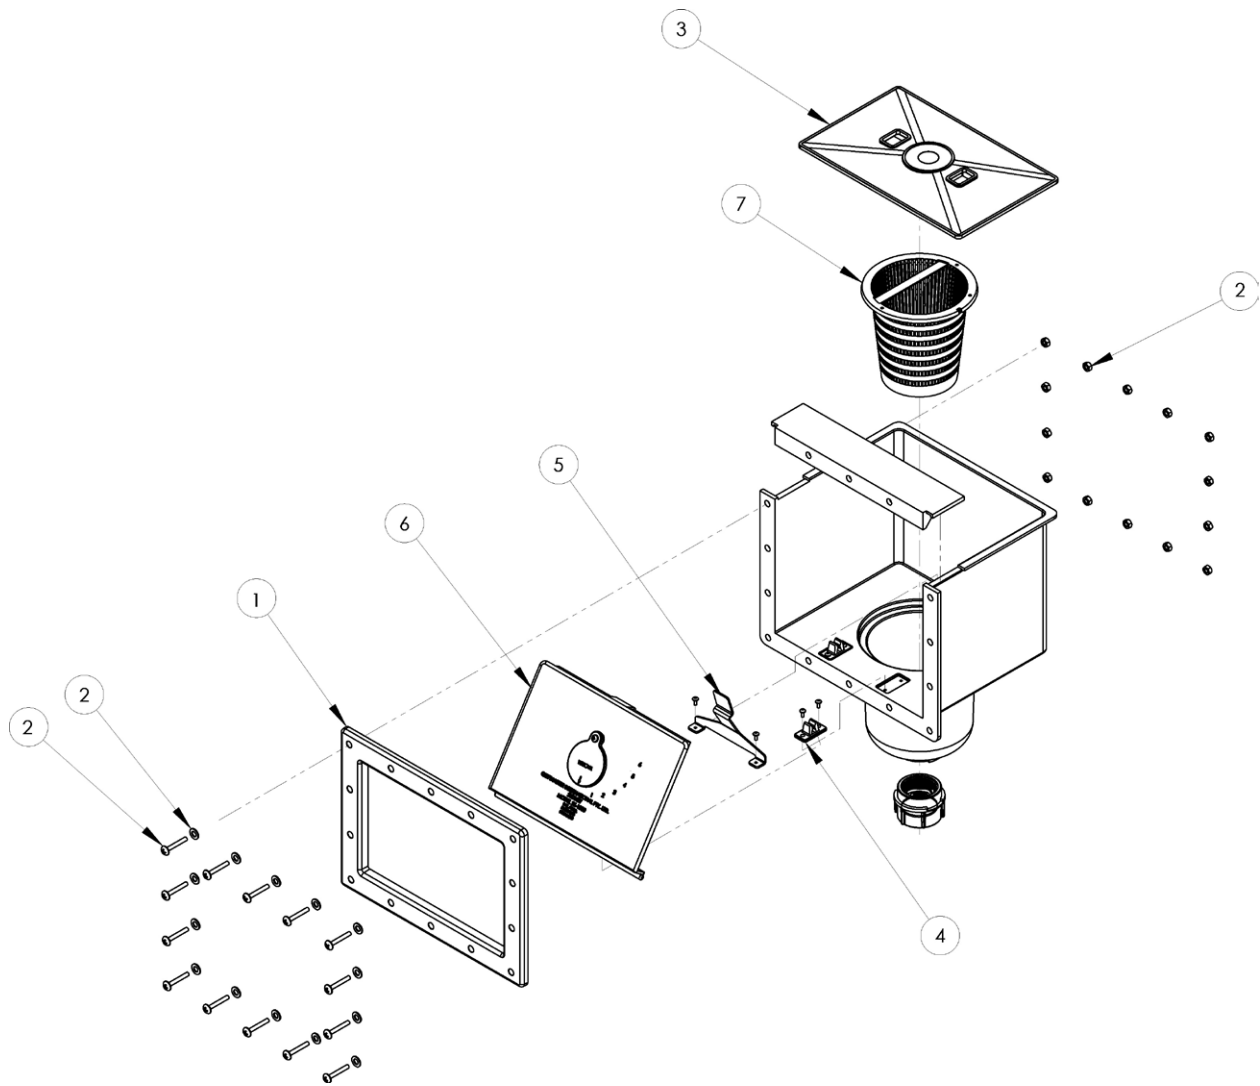

SK1000 SKIMMERS

REPLACEMENT PARTS

Item	Part No.	Description
SK1000 SKIMMERS		
1	5151300	SK1000 Escutcheon Plate
	5150900	SK1000 Escutcheon Gasket
2	5151100	SK1000 Escutcheon Fasteners
3	5151000	DECK LID SK1000 Skimmer
4	5151400	HINGES (Pack 2) SK1000 W/Door
5	5151900	STOP SK1000 Weir Door
6	5152700	WEIR DOOR SK1000 Skimmer
	5152750	CONTROL PLATE SK1000
7	5158700	LEAF BASKET SK1000 Skimmer