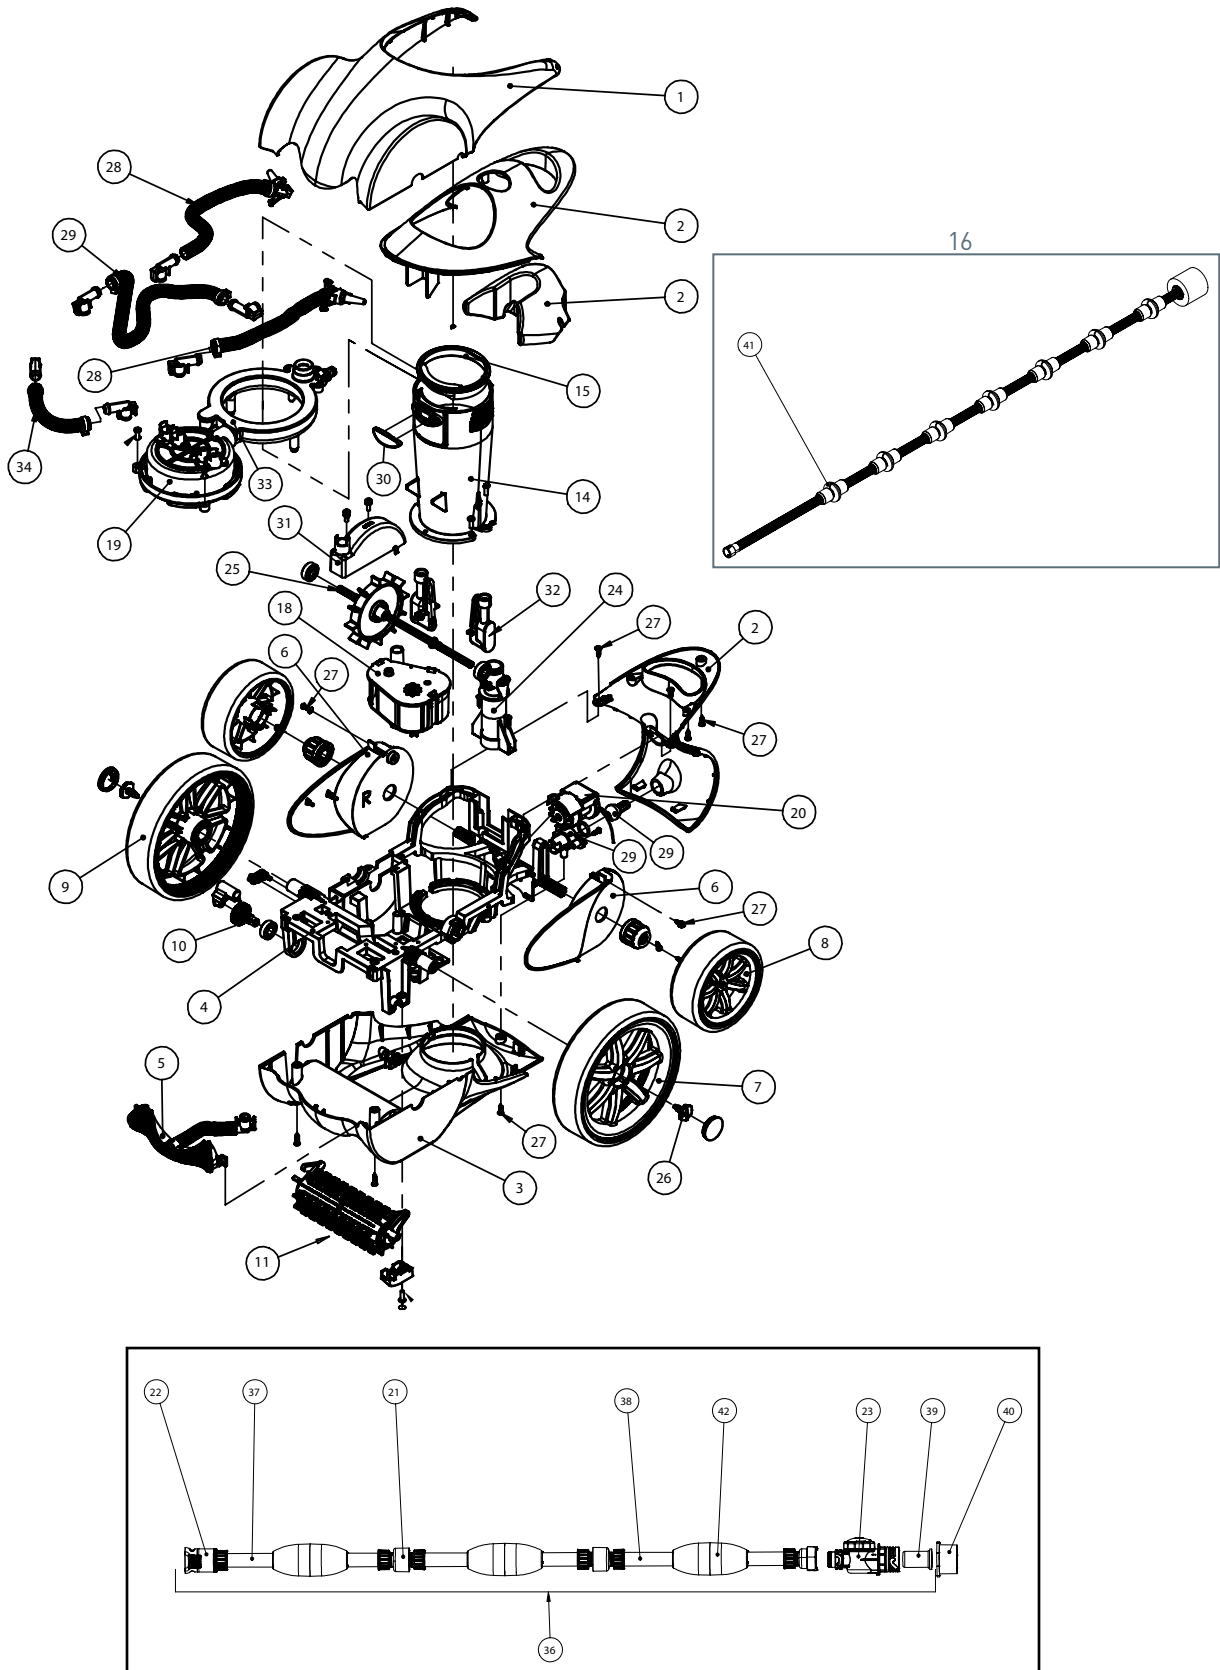

RACER™ PRESSURE SIDE CLEANER

REPLACEMENT PARTS

RACER™ PRESSURE SIDE CLEANER

REPLACEMENT PARTS

Item	Part No.	Description
RACER REPLACEMENT PARTS		
1	360229	Top Front Cover Kit
2	360230	Rear Cover Kit
3	360231	Bottom Cover Kit
4	360232	Chassis Kit
5	360233	Front Grill Kit
6	360234	Side Covers Kit
7	360235	Large Wheel Kit
8	360236	Small Wheel Kit
9	360237	Large Tires Kit
10	360238	Scrubber Gear Kit
11	360239	Scrubber Kit
12*	360240	Debris Bag Kit (w/o collar), hook and loop fastener
13*	360241	Debris Bag Collar Kit
14	360242	Vacuum Tube Kit
15	360243	Debris Valve Kit
16	360244	Sweep Hose Kit
17	360245	Sweep Hose Scrubber Kit
18	360246	Gear Box Kit
19	360247	Timer Valve Kit
20	360248	LED Kit
21	360249	Feedline Swivel Kit
22	360250	Feedline Quick Connector Kit
23	260251	Feedline Wall Connector Kit
24	360252	Feed Line Connector Kit
25	360253	Drive Shaft Kit
26	360254	Wheel Screw Kit
27	360255	Screw Kit
28	360256	Turn Jet Hose Kit
29	360257	Rear Thrust Jet Hose Kit
30	360258	Rubber Button Kit

Item	Part No.	Description
31	360259	Turbine Kit
32	360260	Venturi manifold Kit
33	360261	Water Management Kit
34	360262	Turbine Hose Kit
36	360264	Feed Line Hose Kit Complete
37	360265	Soft Feed Line Hose Kit 10'
38	360266	Hard Feed Line Hose Kit 10'
39	E24	Debris Screen
40	LL23PM	Threaded Wall Adapter
41	EB10G	Sweep Hose Wear Ring
42	360270	Feed Line Float
43*	360268	Feed Line O-Ring Kit
44*	360269	Debris Bag with Mechanical Lock

INCLUDED IN RACER TUNE-UP KIT

35	360263	Kit Includes:
	371099	Bag (1)
	371073	Driveshaft (1)
	C60	Wheel Bearings (4)
	371174	Driveshaft Bearings (2)
	LG35BS	Scrubber Bearing (1)
	371080	Large Tires (2)
	371062	Scrubber (1)
	371026	Small Wheel (2)
	371084	Needle Bearing (2)
	371085	Wheel Screws (2)
	371171	1/2" Screws (2)
	371081	Hubcaps (2)