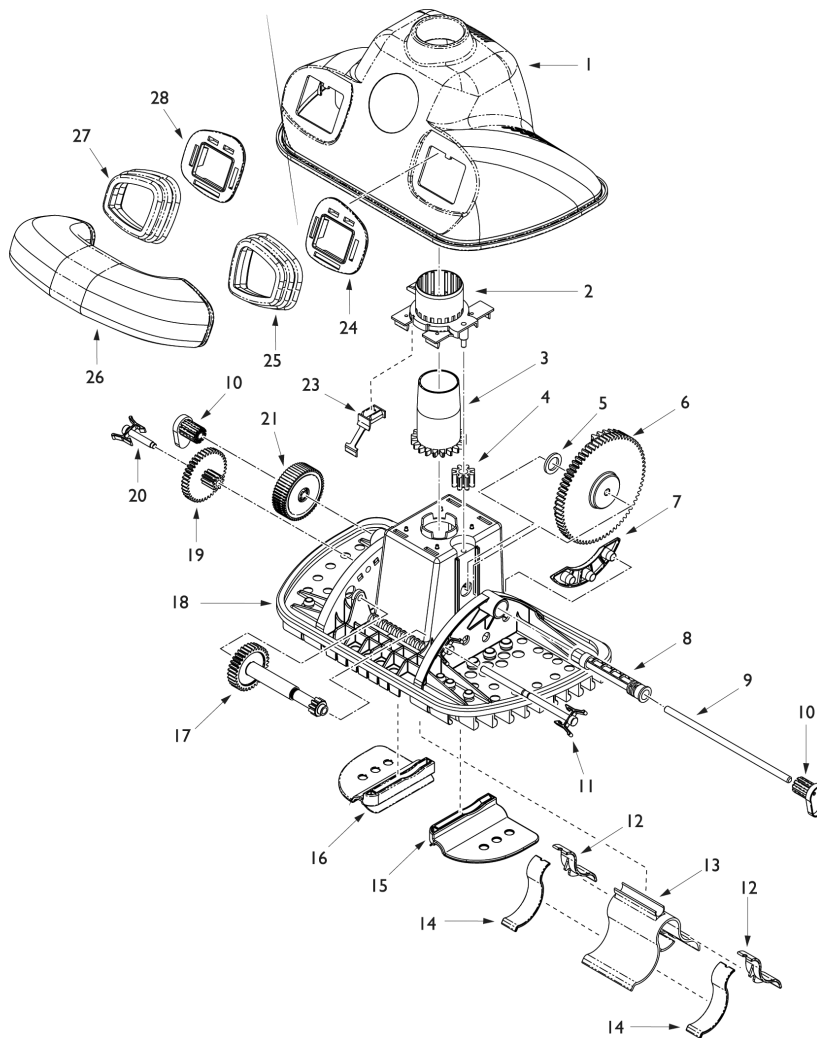

POOLSHARK REPLACEMENT PARTS

Item	Part No.	Description
	GW7505	Steering Kit For Model GW7500
2		Swivel Housing
3		Swivel
4		Swivel Sprocket
23		Clutch Clip
	GW7503	Clutch Kit
5		Oscillator Sleeve Bushing
8		Oscillator Sleeve
21		Clutch Assembly
	GW7504	Gear Kit
6		Large Steering Drive Assembly
10		Shaft Plug
11		Long Sprocket Clip
17		Drive Shaft Assembly
19		Center Sprocket
20		Short Sprocket Clip
	GW7502	Oscillator Kit
12		Small Sliding Seal
13		Oscillator
14		Large Sliding Seal

Item	Part No.	Description
	GW7506	Seal Flap Kit (Incl. Key Nos. 15 & 16)
15		Right Seal Flap
16		Left Seal Flap
	GW7511	Bumper Kit For Model GW7700
	GW7501	Bumper Kit For Model GW7500
24		Right Bumper Boot Clip
25		Right Bumper Boot
26		Bumper
27		Left Bumper Boot
28		Left Bumper Boot Clip
ACCESSORIES		
18	41201-0242	Chassis with Pad For Model GW7500
18	41201-0242C	Chassis with Pad For Model GW7700
NOT SHOWN		
	77705-0400	Accessory Kit
	GW9015	Reducer Cone (velve)
	41201-0253	Short "Leader" Hose
	41201-0252	Hose Standard 1.0m
	GW7507	Hose, Replacement - 25 pack, 1 meter lengths