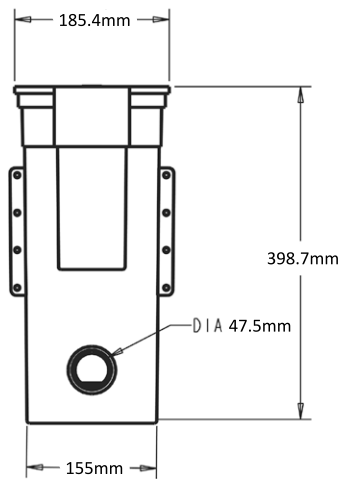

Dimensions

Small Filler Dimensions

Fluidmaster Valve

*All dimensions in mm.

See page 183 for replacement parts.