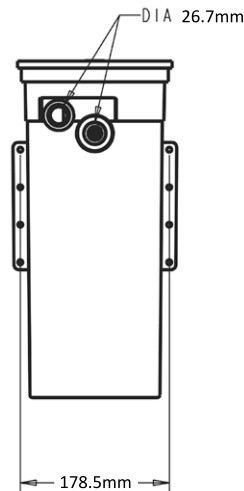

Dimensions

Small Filler Dimensions

Fluidmaster Valve

*All dimensions in mm.

See page 183 for replacement parts.