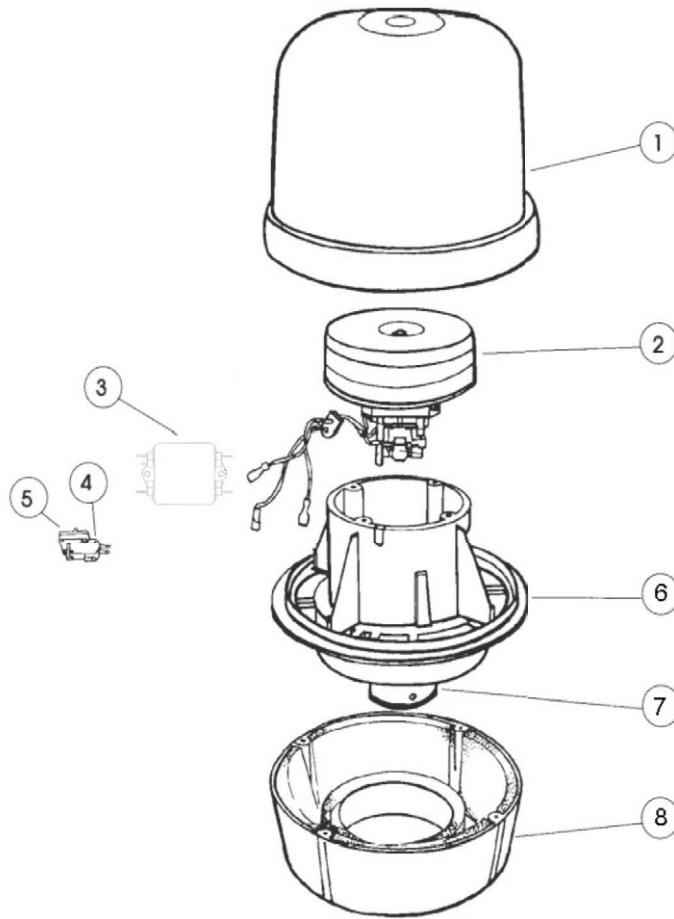

SPA POOL BLOWER

REPLACEMENT PARTS

Item	Part No.	Description
BOOSTER PUMP		
1	1100508	Cover
2	707431	Motor (1200 Watt)
3	707425	EMC Filter
4		Micro Switch
5		Air Switch Holder
	302470	Air Sensor Assembly (Includes Items 4&5)
6		Motor Housing
7		Checkvalve (40mm-50mm)
	707435	Motor Housing and Check -Valve Assembly (Includes Items 6&7)
8	707497	Cowl
NOT SHOWN	707492	Plug & Cord (Air-Switch Model)
NOT SHOWN	707494	Plug & Cord (Non Air-Switch Model)