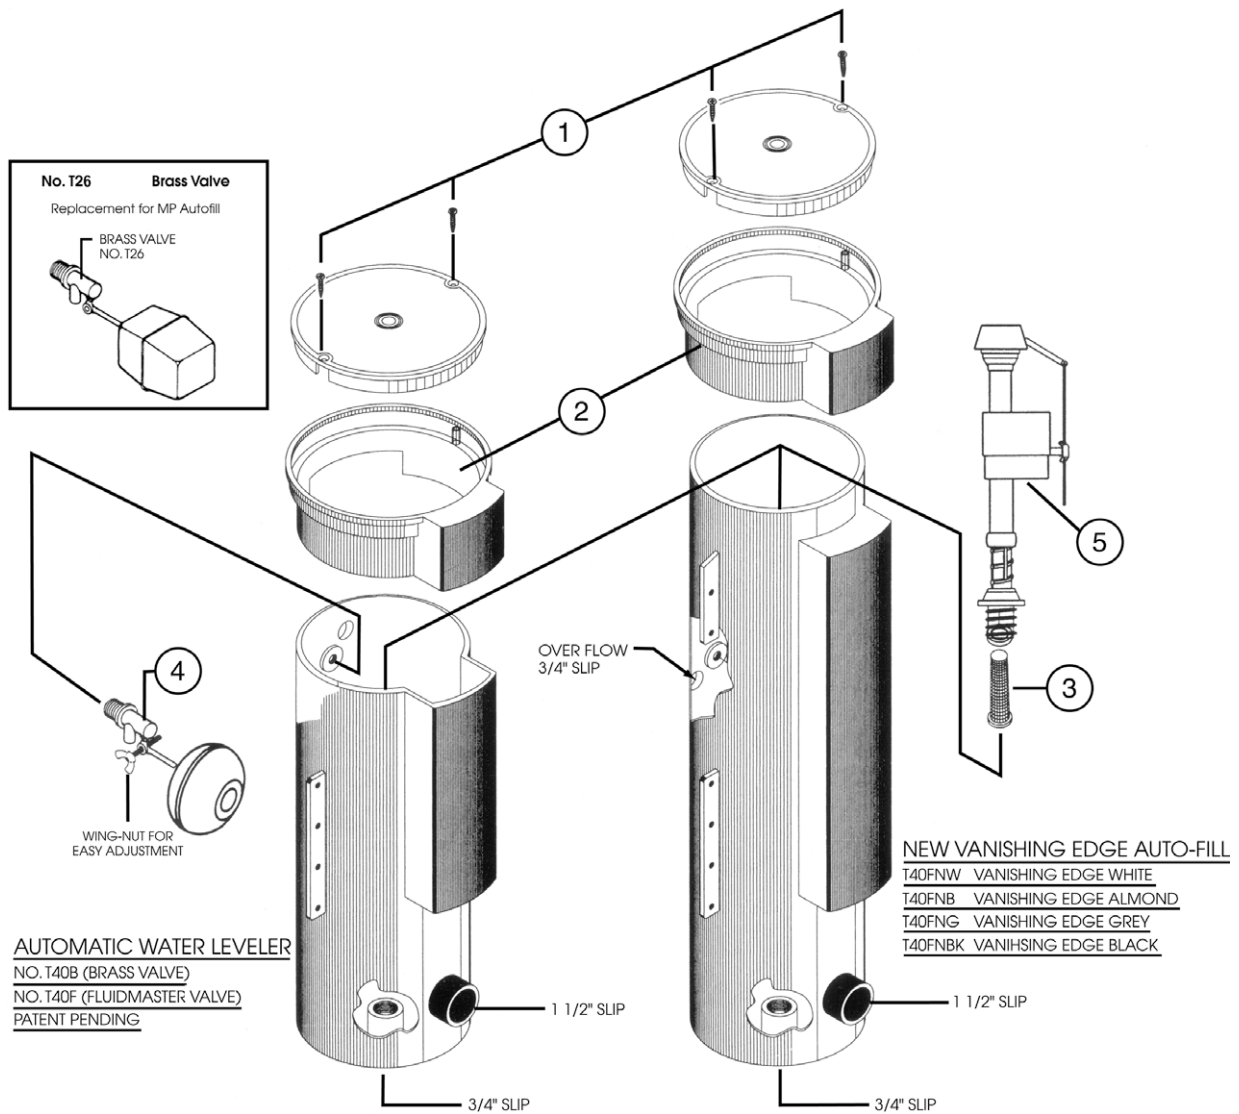

AUTOMATIC WATER FILLERS

REPLACEMENT PARTS

Item	Part No.	Description
AUTOMATIC WATER FILLERS		
1	T10W	AutoFill lid, with screws, white
1	T10B	AutoFill lid, with screws, almond
1	T10BK	AutoFill lid, with screws, black
2	T16W	AutoFill top ring, white
2	T16B	AutoFill top ring, almond
2	T16BK	AutoFill top ring, black
3	T24	Debris screen w/washer
5	T29	Fluidmaster® valve