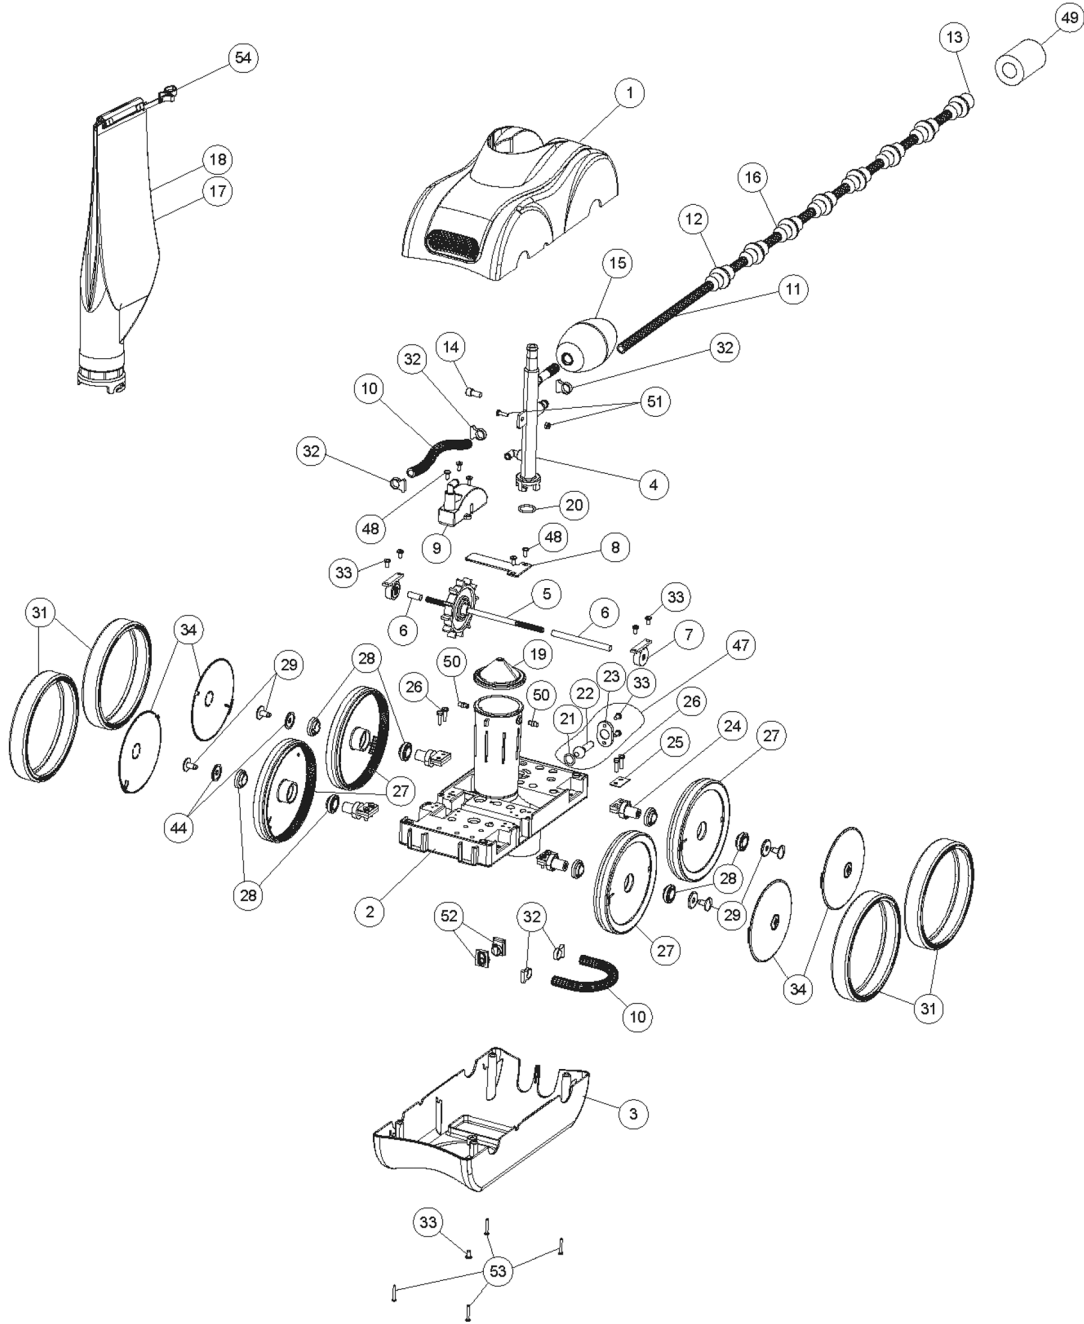

LEGEND®

LL505G AND LL505GG REPLACEMENT PARTS

LEGEND® (CONT'D)

LL505G AND LL505GG REPLACEMENT PARTS

Item	Part No.	Qty.	Description
LEGEND 4 WHEEL REPLACEMENT PARTS			
1	360003	1	Top Cover
2	LLU145N	1	Main Frame
3	360004	1	Bottom Cover
4	LLU6	1	Feed Mast w/O-Ring - White
5	EC86	1	Turbine Drive Shaft - Complete
6	EC83	2	Turbine Spacers
7	EC80	2	Turbine Bearings
8	EA40	1	Turbine Shaft Shield
9	EC110	1	Turbine Cover w/Elbows
10	EC120	2	Turbine/Venturi Hose 7-3/4 in. length
11	EB5L	1	Sweep Hose - Complete
12	EB10	9	Sweep Hose - Wear Ring
13	EB25	1	Sweep Hose - Jet w/Collar
14	370198	1	Sweep Hose - Adjustment Screw
15	EA20	1	Ballast Float
16	EH07		Sweep Hose - Hose Sleeve
17	EU15	1	Coarse Mesh Bag - Blue (Optional - not shown)
18	360002	1	Fine Mesh Bag - Mechanical Lock
19	EU9	1	Debris Valve
20	EU7	1	O-Ring for Feed Mast
21	E18	1	O-Ring for Thrust Jet
22	EC130	1	Thrust Jet
23	EC135	1	Thrust Jet - Plate
24	EC65	4	Axle - Large Wheels
25	EC70	4	Axle Plate
26	370258Z	8	Axle Screw w/Lock Washer
27	360006	4	Wheel w/Out Bearings
28	EC60	8	Wheel Bearings - Only
29	EC55	4	Wheel Screw Plastic
30	E10	1	Back-up Valve
31	360007	4	Wheel - Rubber Tire
32	EB15	5	Hose Clamp
33	EC40	7	Screw
34	360005	4	Hub Cap
35	LD50	1	Feed Hose - Soft - 10 ft.
36	ED10P	10	Float - Feed Hose
37	LD45	2	Feed Hose - White - 10 ft.
38	ED05	2	Swivel - Feed Hose
39	LLU1	1	Adapter Hose - White 8-1/2 in.
40	ED15	8	Mender Nut - Plastic - Feed Hose
41	EW22	1	Wall Fitting
41	E25	1	Pressure Relief Valve - White
42	E24	1	Screen - Wall Fitting
43	E23	1	Quick Disconnect Adapter
44	EC64	4	Wheel - Plastic Washer
46	EG15	1	Gears - for Back-Up Valve
47	EC131	1	Thrust Jet Repair Kit - Includes: EC130, EC135 and E18
48	EA30	5	Screw for EA40 and EC110
49	370017	1	Sweep Hose - Scrubber
50	EU147	2	Snap Fit Vac Tube Posts
51	EU79	1	Nut & Bolt - Feed Mast to Vac Tube

Item	Part No.	Qty.	Description
52	LLU8	2	Venturi Jets
53	EU80	4	Screw - Top and Bottom Cover
54	360008	1	Clip Hose - for 360002
ACCESSORIES			
	EH09C	1	Sweep Hose Weight (Optional)
	LL209	1	Legend Hose Kit
	370017		Sweep Hose Scrubber
	JVP8		Pressure Stick w/o Gauge
	15060-0000T		Pressure Gauge
	EU13		Step Deflector