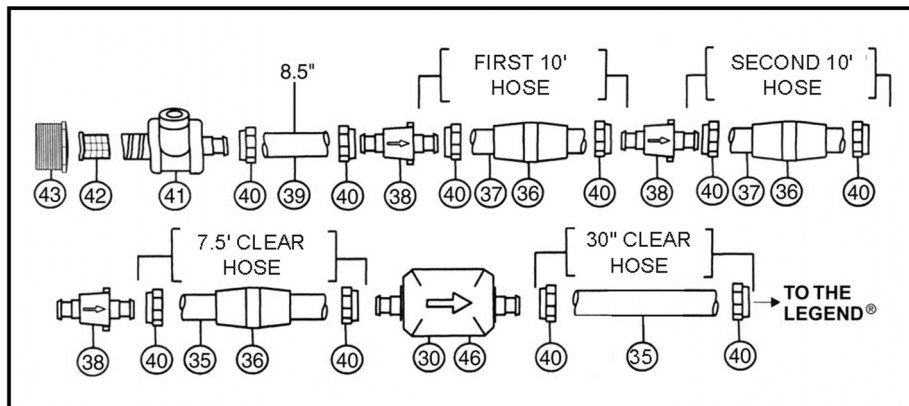

LEGEND®

LL505G AND LL505GG REPLACEMENT PARTS

LEGEND® (CONT'D)

LL505G AND LL505GG REPLACEMENT PARTS

Item	Part No.	Qty.	Description
LEGEND 4 WHEEL REPLACEMENT PARTS			
1	360003	1	Top Cover
2	LLU145N	1	Main Frame
3	360004	1	Bottom Cover
4	LLU6	1	Feed Mast w/O-Ring - White
5	EC86	1	Turbine Drive Shaft - Complete
6	EC83	2	Turbine Spacers
7	EC80	2	Turbine Bearings
8	EA40	1	Turbine Shaft Shield
9	EC110	1	Turbine Cover w/Elbows
10	EC120	2	Turbine/Venturi Hose 7-3/4 in. length
11	EB5L	1	Sweep Hose - Complete
12	EB10	9	Sweep Hose - Wear Ring
13	EB25	1	Sweep Hose - Jet w/Collar
14	370198	1	Sweep Hose - Adjustment Screw
15	EA20	1	Ballast Float
16	EH07		Sweep Hose - Hose Sleeve
17	EU15	1	Coarse Mesh Bag - Blue (Optional - not shown)
18	360002	1	Fine Mesh Bag - Mechanical Lock
19	EU9	1	Debris Valve
20	EU7	1	O-Ring for Feed Mast
21	E18	1	O-Ring for Thrust Jet
22	EC130	1	Thrust Jet
23	EC135	1	Thrust Jet - Plate
24	EC65	4	Axle - Large Wheels
25	EC70	4	Axle Plate
26	370258Z	8	Axle Screw w/Lock Washer
27	360006	4	Wheel w/Out Bearings
28	EC60	8	Wheel Bearings - Only
29	EC55	4	Wheel Screw Plastic
30	E10	1	Back-up Valve
31	360007	4	Wheel - Rubber Tire
32	EB15	5	Hose Clamp
33	EC40	7	Screw
34	360005	4	Hub Cap
35	LD50	1	Feed Hose - Soft - 10 ft.
36	ED10P	10	Float - Feed Hose
37	LD45	2	Feed Hose - White - 10 ft.
38	ED05	2	Swivel - Feed Hose
39	LLU1	1	Adapter Hose - White 8-1/2 in.
40	ED15	8	Mender Nut - Plastic - Feed Hose
41	EW22	1	Wall Fitting
41	E25	1	Pressure Relief Valve - White
42	E24	1	Screen - Wall Fitting
43	E23	1	Quick Disconnect Adapter
44	EC64	4	Wheel - Plastic Washer
46	EG15	1	Gears - for Back-Up Valve
47	EC131	1	Thrust Jet Repair Kit - Includes: EC130, EC135 and E18
48	EA30	5	Screw for EA40 and EC110
49	370017	1	Sweep Hose - Scrubber
50	EU147	2	Snap Fit Vac Tube Posts
51	EU79	1	Nut & Bolt - Feed Mast to Vac Tube

Item	Part No.	Qty.	Description
52	LLU8	2	Venturi Jets
53	EU80	4	Screw - Top and Bottom Cover
54	360008	1	Clip Hose - for 360002
ACCESSORIES			
	EH09C	1	Sweep Hose Weight (Optional)
	LL209	1	Legend Hose Kit
	370017		Sweep Hose Scrubber
	JVP8		Pressure Stick w/o Gauge
	15060-0000T		Pressure Gauge
	EU13		Step Deflector