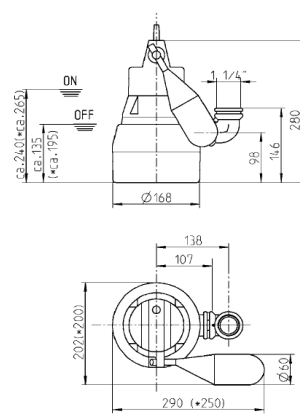

PARTS LIST TABLE

PUMP	U3KS	U3KS Special	U5KS	U6KS
PART NO.	JP09484	JP44084	JP44091	JP44085

REF NO.	COMPONENT DESCRIPTION	PART NO.		PART NO.		PART NO.		PART NO.	
1	IMPELLER	JP26211	1PC	JP26211	1PC	JP26211	1PC	JP26211	1PC
2	STRAINER BASE	JP27186	1PC	JP27186	1PC	JP40242	1PC	JP41903	1PC
3	FLOAT	JP42771	1PC	JP42771	1PC	JP42771	1PC	JP42771	1PC
4	ELBOW 1 1/4"	JP16687	1PC	JP16687	1PC	JP16687	1PC	JP16687	1PC
5	SWING CHECK-VALVE	JP16936	1PC	JP16936	1PC				
6	O-RING	JP16325	1PC	JP16325	1PC	JP44285	2PC	JP42774	3PC
7	MICRO SWITCH	JP08219	1PC	JP08219	1PC	JP08219	1PC	JP08219	1PC
8	SWITCH SHAFT	JP42770	1PC	JP42770	1PC	JP42770	1PC	JP42770	1PC
NS	SPECIAL FLOAT ARM (LOW SWITCHING)	JP17424	1PC	JP17424	1PC	JP44207	1PC	JP44207	1PC
NS	SPECIAL FLOAT ARM (NARROW SWITCHING)	JP40856	1PC	JP40856	1PC	JP40856	1PC	JP40856	1PC
NS	FLOAT FIXATION	JP42175	1PC	JP42175	1PC	JP42175	1PC	JP42175	1PC

REF NO.	COMPONENT DESCRIPTION	PART NO.	LIST PRICE (ex GST)
1	IMPELLER	JP26211	$ 32.47
		JP27186	$ 16.23
2	STRAINER BASE	JP40242	$ 17.86
		JP41903	$ 19.48
3	FLOAT	JP42771	$ 12.99
4	ELBOW 1 1/4"	JP16687	$ 3.25
5	SWING CHECK-VALVE	JP16936	$ 6.50
6	O-RING	JP16325	$ 3.25
		JP44285	$ 7.80
		JP42774	$ 26.50
7	MICRO SWITCH	JP08219	$ 48.71
8	SWITCH SHAFT	JP42770	$ 19.48
NS	SPECIAL FLOAT ARM (LOW SWITCHING)	JP17424	$ 48.71
		JP44207	$ 64.94
NS	SPECIAL FLOAT ARM (NARROW SWITCHING)	JP40856	$ 48.71
NS	FLOAT FIXATION	JP42175	$ 9.74

U3KS & U3KS Special

U5KS

U6KS