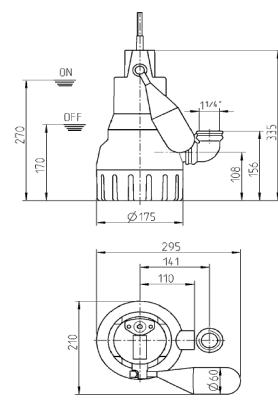

PARTS LIST TABLE

PUMP	U3KS	U3KS Special	U5KS	U6KS
PART NO.	JP09484	JP44084	JP44091	JP44085

REF NO.	COMPONENT DESCRIPTION	PART NO.		PART NO.		PART NO.		PART NO.	
1	IMPELLER	JP26211	1PC	JP26211	1PC	JP26211	1PC	JP26211	1PC
2	STRAINER BASE	JP27186	1PC	JP27186	1PC	JP40242	1PC	JP41903	1PC
3	FLOAT	JP42771	1PC	JP42771	1PC	JP42771	1PC	JP42771	1PC
4	ELBOW 1 1/4"	JP16687	1PC	JP16687	1PC	JP16687	1PC	JP16687	1PC
5	SWING CHECK-VALVE	JP16936	1PC	JP16936	1PC				
6	O-RING	JP16325	1PC	JP16325	1PC	JP44285	2PC	JP42774	3PC
7	MICRO SWITCH	JP08219	1PC	JP08219	1PC	JP08219	1PC	JP08219	1PC
8	SWITCH SHAFT	JP42770	1PC	JP42770	1PC	JP42770	1PC	JP42770	1PC
NS	SPECIAL FLOAT ARM (LOW SWITCHING)	JP17424	1PC	JP17424	1PC	JP44207	1PC	JP44207	1PC
NS	SPECIAL FLOAT ARM (NARROW SWITCHING)	JP40856	1PC	JP40856	1PC	JP40856	1PC	JP40856	1PC
NS	FLOAT FIXATION	JP42175	1PC	JP42175	1PC	JP42175	1PC	JP42175	1PC

REF NO.	COMPONENT DESCRIPTION	PART NO.	LIST PRICE (ex GST)
1	IMPELLER	JP26211	$ 32.47
		JP27186	$ 16.23
2	STRAINER BASE	JP40242	$ 17.86
		JP41903	$ 19.48
3	FLOAT	JP42771	$ 12.99
4	ELBOW 1 1/4"	JP16687	$ 3.25
5	SWING CHECK-VALVE	JP16936	$ 6.50
6	O-RING	JP16325	$ 3.25
		JP44285	$ 7.80
		JP42774	$ 26.50
7	MICRO SWITCH	JP08219	$ 48.71
8	SWITCH SHAFT	JP42770	$ 19.48
NS	SPECIAL FLOAT ARM (LOW SWITCHING)	JP17424	$ 48.71
		JP44207	$ 64.94
NS	SPECIAL FLOAT ARM (NARROW SWITCHING)	JP40856	$ 48.71
NS	FLOAT FIXATION	JP42175	$ 9.74

U3KS & U3KS Special

U5KS

U6KS