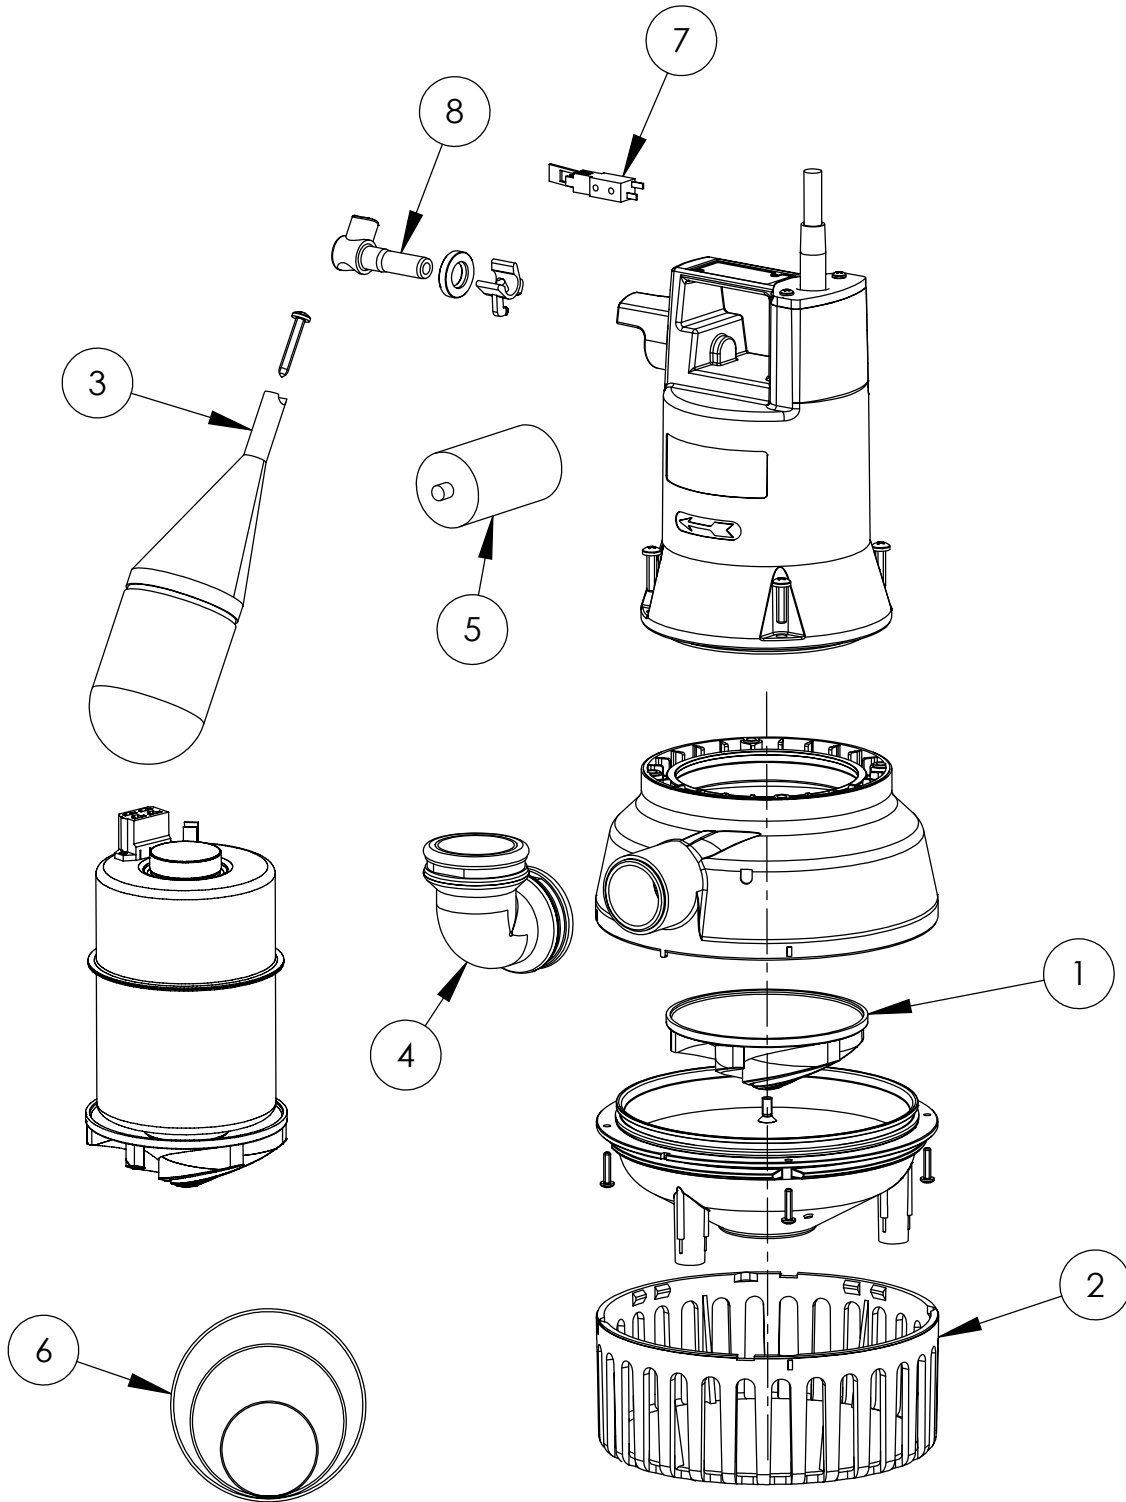

Jung U3 - U6 Models

Drawings are indicative only, product appearance may change

PARTS LIST TABLE

PUMP	U3KS	U3KS Special	U5KS	U6KS
PART NO.	JP09484	JP44084	JP44091	JP44085

REF NO.	COMPONENT DESCRIPTION	PART NO.		PART NO.		PART NO.		PART NO.	
1	IMPELLER	JP26211	1PC	JP26211	1PC	JP26211	1PC	JP26211	1PC
2	STRAINER BASE	JP27186	1PC	JP27186	1PC	JP40242	1PC	JP41903	1PC
3	FLOAT	JP42771	1PC	JP42771	1PC	JP42771	1PC	JP42771	1PC
4	ELBOW 1 1/4"	JP16687	1PC	JP16687	1PC	JP16687	1PC	JP16687	1PC
5	SWING CHECK-VALVE	JP16936	1PC	JP16936	1PC				
6	O-RING	JP16325	1PC	JP16325	1PC	JP44285	2PC	JP42774	3PC
7	MICRO SWITCH	JP08219	1PC	JP08219	1PC	JP08219	1PC	JP08219	1PC
8	SWITCH SHAFT	JP42770	1PC	JP42770	1PC	JP42770	1PC	JP42770	1PC
NS	SPECIAL FLOAT ARM (LOW SWITCHING)	JP17424	1PC	JP17424	1PC	JP44207	1PC	JP44207	1PC
NS	SPECIAL FLOAT ARM (NARROW SWITCHING)	JP40856	1PC	JP40856	1PC	JP40856	1PC	JP40856	1PC
NS	FLOAT FIXATION	JP42175	1PC	JP42175	1PC	JP42175	1PC	JP42175	1PC

REF NO.	COMPONENT DESCRIPTION	PART NO.	LIST PRICE (ex GST)
1	IMPELLER	JP26211	$ 32.47
		JP27186	$ 16.23
2	STRAINER BASE	JP40242	$ 17.86
		JP41903	$ 19.48
3	FLOAT	JP42771	$ 12.99
4	ELBOW 1 1/4"	JP16687	$ 3.25
5	SWING CHECK-VALVE	JP16936	$ 6.50
6	O-RING	JP16325	$ 3.25
		JP44285	$ 7.80
		JP42774	$ 26.50
7	MICRO SWITCH	JP08219	$ 48.71
8	SWITCH SHAFT	JP42770	$ 19.48
NS	SPECIAL FLOAT ARM (LOW SWITCHING)	JP17424	$ 48.71
		JP44207	$ 64.94
NS	SPECIAL FLOAT ARM (NARROW SWITCHING)	JP40856	$ 48.71
NS	FLOAT FIXATION	JP42175	$ 9.74