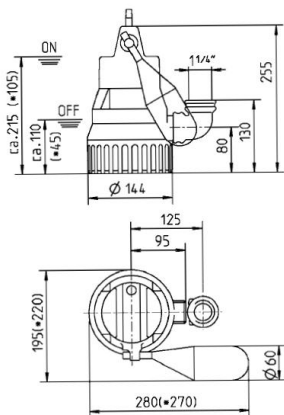

# PARTS LIST TABLE

PUMP	U3KS	U3KS Special	U5KS	U6KS
PART NO.	JP09484	JP44084	JP44091	JP44085

REF NO.	COMPONENT DESCRIPTION	PART NO.		PART NO.		PART NO.		PART NO.	
1	IMPELLER	JP26211	1PC	JP26211	1PC	JP26211	1PC	JP26211	1PC
2	STRAINER BASE	JP27186	1PC	JP27186	1PC	JP40242	1PC	JP41903	1PC
3	FLOAT	JP42771	1PC	JP42771	1PC	JP42771	1PC	JP42771	1PC
4	ELBOW 1 1/4"	JP16687	1PC	JP16687	1PC	JP16687	1PC	JP16687	1PC
5	SWING CHECK-VALVE	JP16936	1PC	JP16936	1PC				
6	O-RING	JP16325	1PC	JP16325	1PC	JP44285	2PC	JP42774	3PC
7	MICRO SWITCH	JP08219	1PC	JP08219	1PC	JP08219	1PC	JP08219	1PC
8	SWITCH SHAFT	JP42770	1PC	JP42770	1PC	JP42770	1PC	JP42770	1PC
NS	SPECIAL FLOAT ARM (LOW SWITCHING)	JP17424	1PC	JP17424	1PC	JP44207	1PC	JP44207	1PC
NS	SPECIAL FLOAT ARM (NARROW SWITCHING)	JP40856	1PC	JP40856	1PC	JP40856	1PC	JP40856	1PC
NS	FLOAT FIXATION	JP42175	1PC	JP42175	1PC	JP42175	1PC	JP42175	1PC

REF NO.	COMPONENT DESCRIPTION	PART NO.	LIST PRICE (ex GST)
1	IMPELLER	JP26211	\$ 32.47
		JP27186	\$ 16.23
2	STRAINER BASE	JP40242	\$ 17.86
		JP41903	\$ 19.48
3	FLOAT	JP42771	\$ 12.99
4	ELBOW 1 1/4"	JP16687	\$ 3.25
5	SWING CHECK-VALVE	JP16936	\$ 6.50
6	O-RING	JP16325	\$ 3.25
		JP44285	\$ 7.80
		JP42774	\$ 26.50
7	MICRO SWITCH	JP08219	\$ 48.71
8	SWITCH SHAFT	JP42770	\$ 19.48
NS	SPECIAL FLOAT ARM (LOW SWITCHING)	JP17424	\$ 48.71
		JP44207	\$ 64.94
NS	SPECIAL FLOAT ARM (NARROW SWITCHING)	JP40856	\$ 48.71
NS	FLOAT FIXATION	JP42175	\$ 9.74