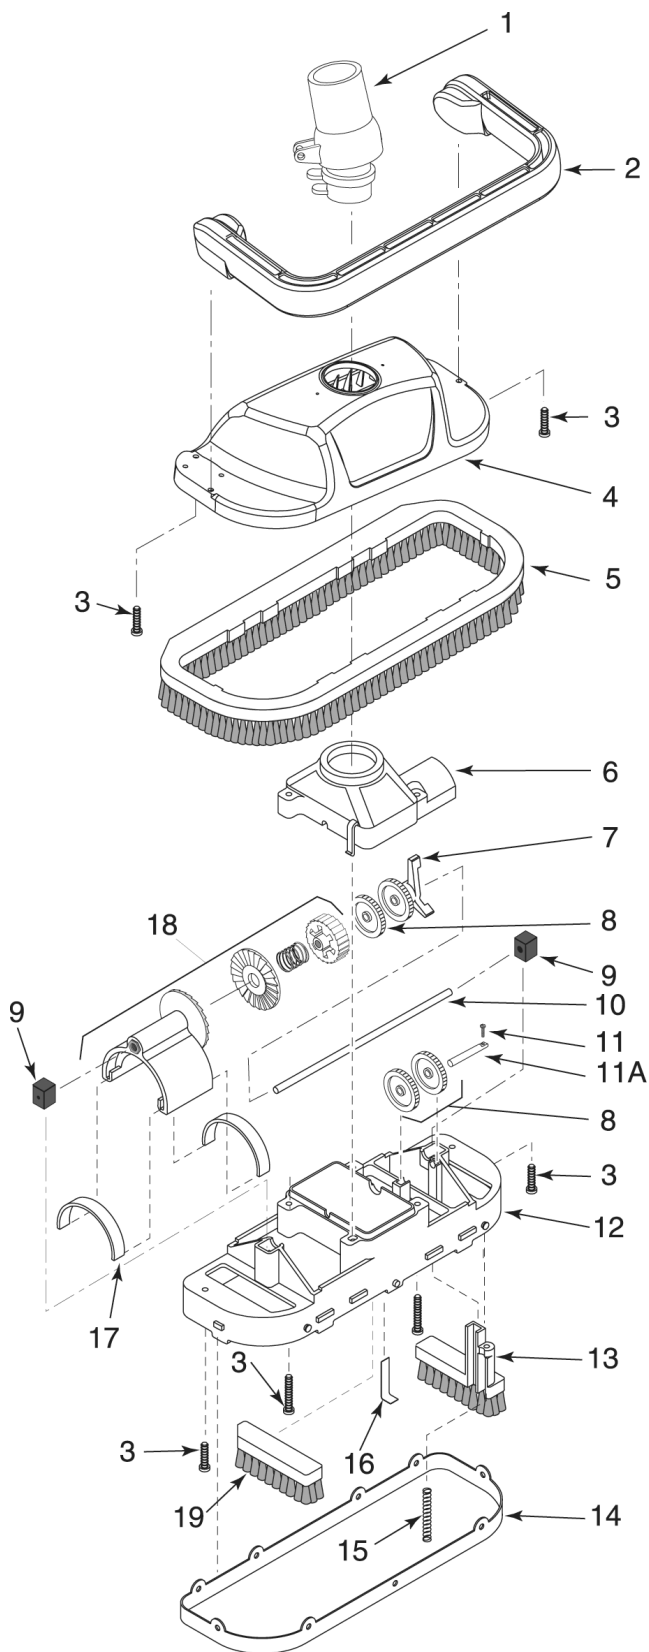

# GREAT WHITE® REPLACEMENT PARTS

Item	Part No.	Description
<b>GREAT WHITE REPLACEMENT PARTS</b>		
1	GW9012	Swivel Assembly
2	GW9502	Bumper
3	GW9504	Screw Kit (4 short, 2 long)
4	GW9501	Shroud
5	GW9505	Brush Ring Kit (Includes Vacuum Skirt)
6	GW9506	Oscillator Chamber Cap
7	GW9507	Cam Kit (2 & 3 Leg Cams)
8	GW9509	Idler Gear Kit (Includes 3 Gears)
9	GW9512	Block Kit (Includes 2 Blocks)
10	GW9513	Long Gear Shaft (Stainless Steel)
11A	GW9536	Shaft Kit (Stainless Steel) <sup>1</sup>
12	GW9535	Lower Body
13	GW9517	Lift Brush
14	GW9508	Vacuum Skirt
15	GW9522	Lift Brush Spring
16	GW9523	Ratchet Tab (Stainless Steel)
17	GW9004	Oscillator Assembly Kit (Includes 2 Seals)
18	GW9503	Oscillator Assembly Kit (Includes Key #17, Ratchet Ass'y not sold separately)
19	GW9013	Center Brush Kit (Set of 2)
<b>NOT SHOWN</b>		
	41200-0213	Vacuum Regulator and Cap
	GW9015	Reducer Cone
	GW9019	Unidapt Handle
	41200-0130	Hose Sectional Kit with Leader, 40 ft.
	41200-0133	Hose, bulk pack 20, 1-1/2 in. M/F sections
	41200-0134	Hose bulk pack 12, leader sections

<sup>1</sup> Includes Set Screw (item #11).