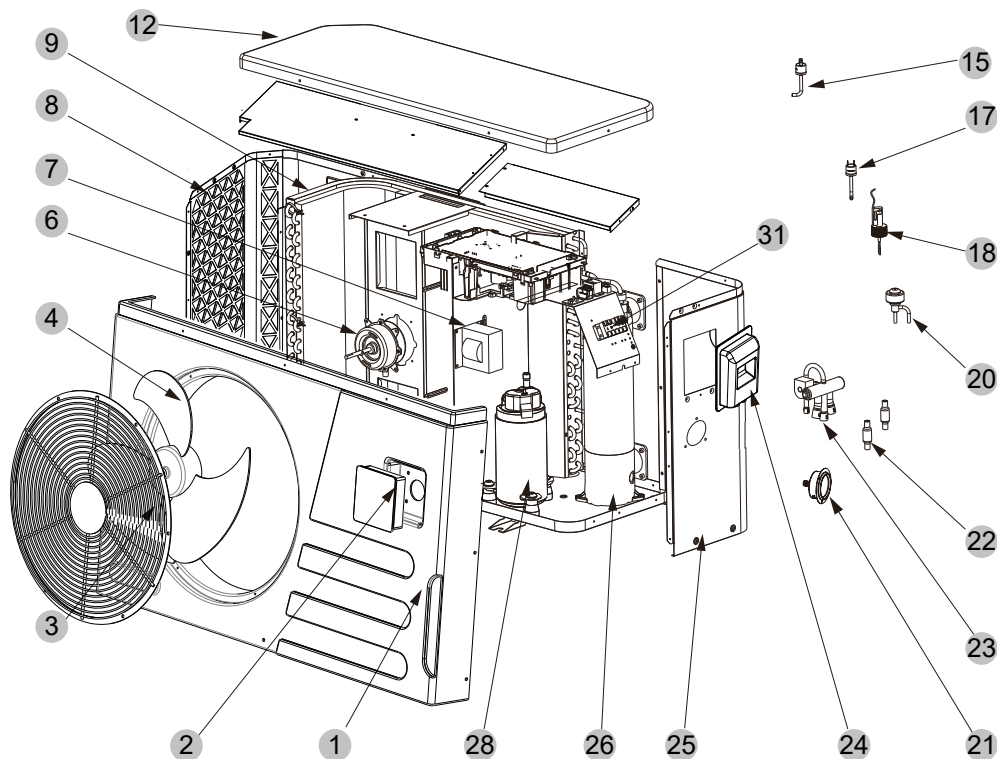

## REPLACEMENT PARTS

Item	Part No.	Description
ULTRATEMP HXI REPLACEMENT PARTS		
1	803195	Panel Front UTHP Hxi 7.5-12kW
1	803196	Panel Front UTHP Hxi 16kW
1	803197	Panel Front UTHP Hxi 20-20kW
2	803198	LCD UTHP Hxi
3	803199	Grill UTHP Hxi 7.5-12
3	803200	Grill UTHP Hxi 16-20kW
4	803201	Fan UTHP Hxi 7.5-12kW
4	803202	Fan UTHP Hxi 16-20kW
6	803203	Motor Fan UTHP Hxi 7.5-12kW
6	803204	Motor Fan UTHP Hxi 16-20kW
7	803205	Inductive Filter UTHP Hxi 7.5-12kW
7	803206	Inductive Filter UTHP Hxi 16-20kW
8	803207	Panel Rear UTHP Hxi 7.5-12kW
8	803208	Panel Rear UTHP Hxi 16kW
8	803209	Panel Rear UTHP Hxi 20-20kW
9	Call	Condenser
12	803213	Panel Top UTHP Hxi 7.5-12kW
12	803214	Panel Top UTHP Hxi 16kW
12	803215	Panel Top UTHP Hxi 20-20kW
15	803218	Low Pressure Switch UTHP Hxi
17	803220	High Pressure Switch UTHP Hxi
18	803221	Flow Switch UTHP Hxi

Item	Part No.	Description
20	803223	EEV UTHP Hxi 7.5-12kW
20	803224	EEV UTHP Hxi 16-24kW
21	Call	Pressure Gauge UTHP Hxi
22	Call	Filter
23	Call	Four-way valve
24	803228	Junction Box UTHP Hxi
25	803230	Panel Right UTHP Hxi 7.5-12kW
25	803231	Panel Right UTHP Hxi 16kW
25	803232	Panel Right UTHP Hxi 20-20kW
26	Call	Titanium tube heat exchanger
28	Call	Compressor
29	803236	PCB Inverter UTHP Hxi 7.5-12kW
30	803237	PCB Inverter UTHP Hxi 16-20kW
30	803238	Relay UTHP Hxi
31	803239	Terminal Block UTHP Hxi
32	803240	EMC Filter UTHP Hxi
33	803241	Temp Sensor Exhaust Gas UTHP Hxi
34	803242	Temp Sensor Suction Gas UTHP Hxi
35	803243	Temp Sensor Coil UTHP Hxi
36	803244	Temp Sensor Ambient UTHP Hxi
37	803245	Temp Sensor Water In UTHP Hxi
38	803246	Temp Sensor Water Out UTHP Hxi