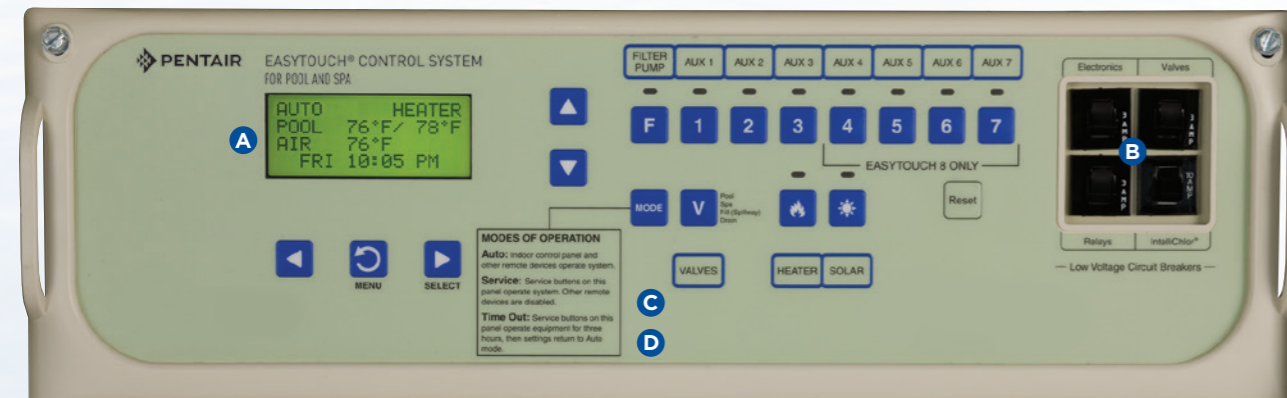

What's more, EasyTouch® systems set the standard for operating simplicity with push-button operation and clear, intuitive instructions and displays. Your EasyTouch® system includes all circuitry and fully programmable controls in a single Power Centre installed near your pool or spa equipment. This avoids expensive wiring and installation costs to make an EasyTouch® system affordable for any budget.

## THE ULTIMATE CONVENIENCE IN POOLSIDE CONTROL

Add an optional ScreenLogic® Interface Kit to your EasyTouch® system and you can control everything from pool and spa temperatures, to jets, lighting, water features and more right from your favourite mobile digital device. Access your pool from practically anywhere and at anytime using your smartphone, tablet, computer or voice control with Amazon Alexa™. Whether you're across the deck or around the globe, pool control has never been this easy.

\*An electrician is required for installation of the EasyTouch® power centre. (bottom view of the control panel unit)

**A** LCD DISPLAY INFORMS AND INSTRUCTS EVERY STEP OF THE WAY.

**B** RESETTABLE CIRCUIT BREAKERS ARE READILY ACCESSIBLE BY YOU OR SERVICE PROFESSIONALS FROM OUTSIDE YOUR HOME.