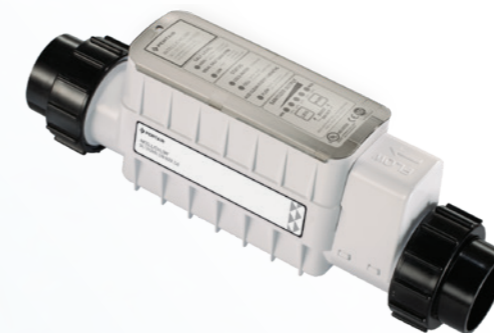

INTELLICHLOR™ SALT CHLORINE GENERATOR

EasyTouch® Control Systems are now available with built-in IntelliChlor™ power. The IntelliChlor™ is the most technologically advanced salt chlorine generator you can buy. The IntelliChlor™ salt chlorinator uses common table salt to produce all the chlorine your pool needs. What's more, by adding an IntelliChlor™ salt chlorinator to your EasyTouch® system, you'll automate the sanitisation job for a much lower investment.

Key features and advantages of the IntelliChlor™ salt chlorinator include:

- IntelliChlor™ cleans itself with an automatic reverse-cycling feature that helps prevent scale build-up for longer cell life.
- Easily manage chlorine addition using your EasyTouch® system controller and automatically adjust chlorine output between pool and spa modes.
- All performance data is visually displayed on cell via LED lights, making it easy to maintain perfect water.
- Integrated sensors ensure water flow is adequate for safer chlorine generation. Under low water temperature conditions, automatic shut-off feature protects the unit and prolongs cell life.