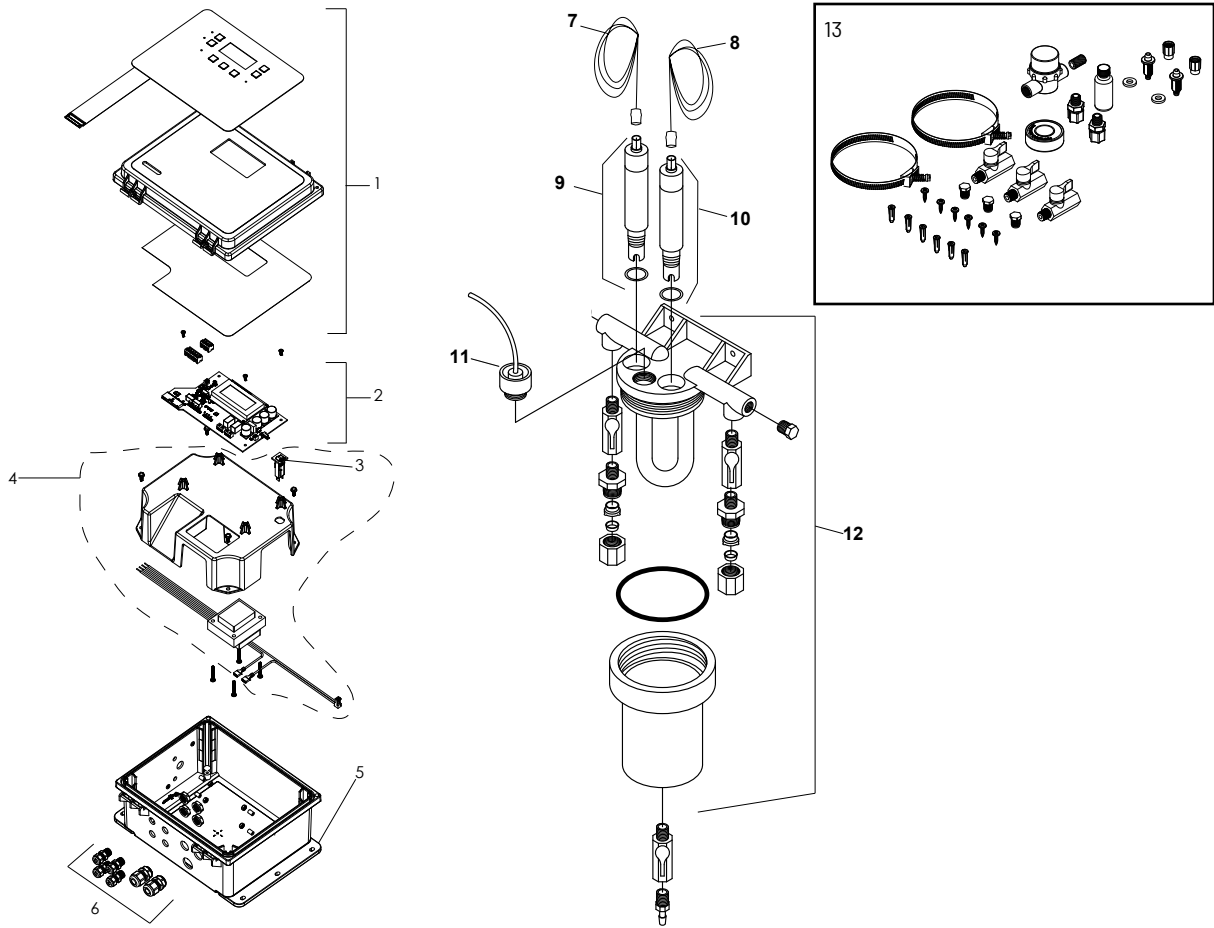

INTELLICHEM CHEMICAL CONTROLLER

REPLACEMENT PARTS

Item	Part No.	Description
INTELLICHEM CHEMICAL CONTROLLER REPLACEMENT PARTS		
1	521465Z	Lid with overlay and wiring diagram
2	521319Z	PCBA Replacement IntelliChem
3	8520031Z	Circuit Breaker Replacement 3A IntelliChem IT ET
4	521335Z	Replacement Transformer with Mounting Plate
5	521467Z	Enclosure mounting brackets.
6	521468Z	Strain relief kit
7	744000280	Cable pH, 10 ft.
8	744000350	Cable ORP, 10 ft.
9	744000260	Sensor pH
10	744000390	Sensor ORP
11	522623Z	Flow Switch Replacement
12	754000310	Flow Cell with Flow Sensor
13	521342Z	Bag Parts Replacement IntelliChem

Item	Part No.	Description
NOT SHOWN		
	801930	Peristaltic Pump
	521814	3/8 in. Black Tubing Replacement Kit (20 ft. Length)
	801932	Spare Rotor Tube for Peristaltic Pump
	800024	Saddle Clamp for Peristaltic Pump
	800023	Cover Peristaltic Pump
	800021	Feed Tube Peristaltic Pump 2m
	800022	Injection Valve Peristaltic Pump
	800020	Roller Peristaltic Pump
	800133	Bearing Peristaltic Pump