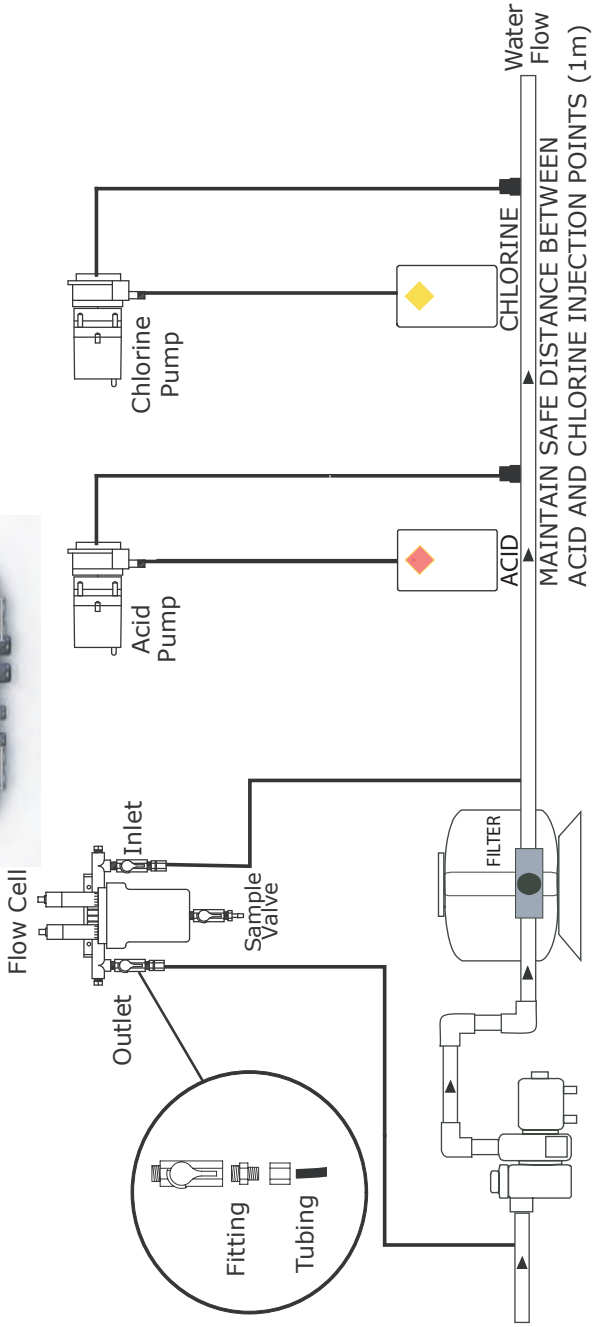

# IntelliChem® Controller Installation Plumbing Diagram

IntelliChem

External pumps option:  
 1 pump (acid feed)  
 2 pump (acid/chlorine feed)

WARNING

HAND TIGHTEN FITTINGS ONLY:  
 USING A WRENCH TO TIGHTEN WILL CRACK FITTINGS

MAINTAIN SAFE DISTANCE BETWEEN  
 ACID AND CHLORINE INJECTION POINTS (1m)